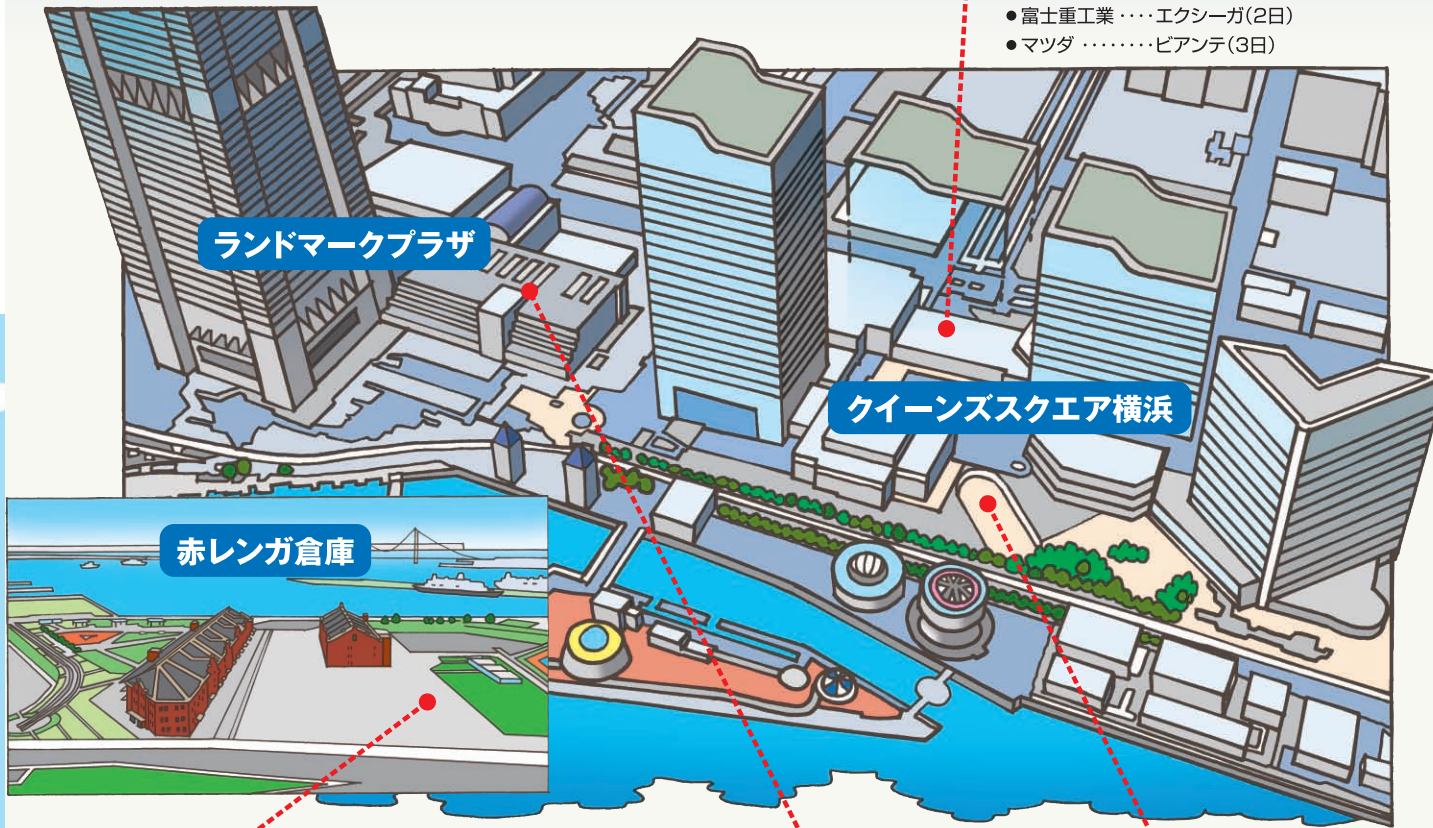

TOKYO MOTOR WEEK 2008

FOR A WONDERFUL LIFE

YOKOHAMA 11/1 (SAT) 2 (SUN) 3 (MON) TRAVEL EVENT AREA
ODAIBA 11/1 (SAT) 2 (SUN) 3 (MON) SPORTS EVENT AREA
ROPPONGI 11/8 (SAT) 9 (SUN) ART EVENT AREA

横浜 MAP

1F キーンズサークル